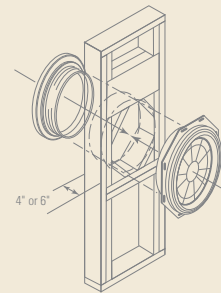

Oval Decorative

Easy to Install Design
The exclusive two-piece telescoping design featured in our oval and geometric models quickly adjusts to 2 x 4" or 2 x 6" wall framing. Also includes interior trim and exterior brick mold. No cutting, no mitering, no painting.