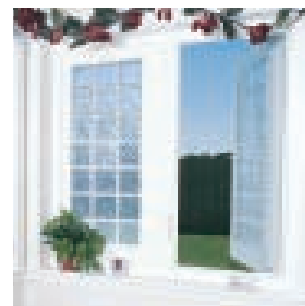

Multiple patterns allow you to choose a block style that compliments your special interior design concept.

Clear Wave  
2" or 3" depth

Frosted Wave  
2" or 3" depth

Cross Rib  
2" or 3" depth

Awning

Casement

Custom Sized (fits any opening)

Arch Top

Round Top

Octagon

Walls

Straight up to 98" W x 98" H  
Curved walls up to 70" W & 86" H  
6" x 6" or 8" x 8" blocks

Vinyl Door Inserts

Doors up to 34" W x 88" H  
Sidelights up to 10" W x 88" H  
6" x 6" x 2" block only