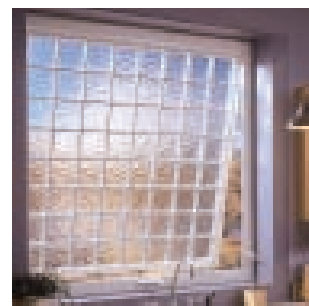

Multiple patterns allow you to choose a block style that compliments your special interior design concept.

Clear Wave  
2" or 3" depth

Frosted Wave  
2" or 3" depth

Cross Rib  
2" or 3" depth

Awning

Casement