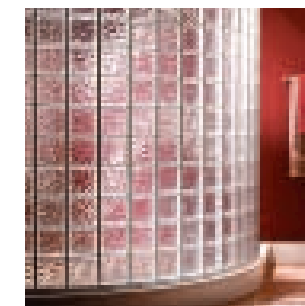

Custom Sized (fits any opening)

Arch Top

Round Top

Octagon

Walls

Straight up to 98" W x 98" H  
Curved walls up to 70" W & 86" H  
6" x 6" or 8" x 8" blocks

Vinyl Door Inserts

Doors up to 34" W x 88" H  
Sidelights up to 10" W x 88" H  
6" x 6" x 2" block only